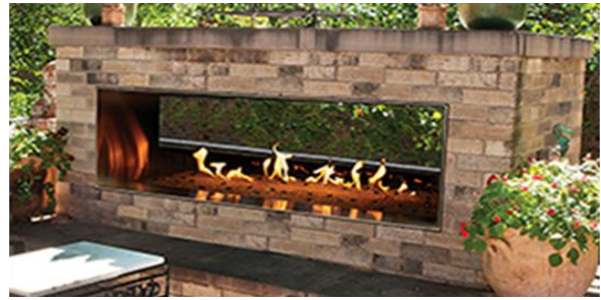

Empire White Mountain Hearth 2021 Retail Price Sheet

Pricing Effective: November 15, 2021

Revision Date: October 15, 2021

Carol Rose Coastal Collection Outdoor Fireplace, Linear See-Through 60

Ventless Fireplace for outdoor installation

Opening 16 3/16 x 60

Framing 31 H x 64 W x 22 1/2 D (see manual before framing)

Includes:

- Pre-Programmed-Color LED Lighting beneath burner
- Manual Electronic Ignition with AA Battery
- 3-Stage Manually Variable Flame Height
- Weather Deflector Glass Panels (Taller panel available for windy applications)

Requires:

- Crushed Glass (10 sq. ft.)
  (Glass Drops or Droplets may be added to area surrounding burner)

Outdoor Stainless Steel Linear Fireplace

Model	BTU Max/Min	Description	Wt	Retail Price
OLL60SP12SP	65,000/39,000	See-Through, 60-in., Manual, Propane	296	$ 4,699.00
OLL60SP12SN	65,000/39,000	See-Through 60-in., Manual, Nat	296	$ 4,669.00

ACCESSORIES	Description	Wt	Retail Price
DT48LSS	Drain Tray, 48/60 Linear, Stainless Steel	10.5	$ 349.00
WD60LSS	Weather Door, 60-in. Linear, Stainless Steel	14.5	$ 339.00
WG60LT1	Deflector Glass, 60-in. Linear	37	$ 279.00

Order Two Weather Doors and Deflector Glass Kits for See-Through Fireplace

Gas Supply Timer Options

Model	Description	Wt	Retail Price
GT060	E-Stop Gas Timer, 1 to 60 min.	3	$ 194.00
GT150	E-Stop Gas Timer, 1 to 150 min.	3	$ 194.00
GTCSS	E-Stop Timer Compartment, Stainless Steel	1.5	$ 139.00

Conversion Kits

Model	Description	Wt	Retail Price
35829	Nat to Propane - Manual	1	$ 149.00
35830	Propane to Nat - Manual	1	$ 149.00

Crushed Glass (translucent) - place over LED lighting

Model	Description	Wt	Retail Price
DG1BZR	Crushed Glass, Bronze Reflective, approx. 1 sq. ft.	2.5	$ 71.00
DG1BCR	Crushed Glass, Copper Reflective, approx. 1 sq. ft.	2.5	$ 71.00
DG1CLF	Crushed Glass, Clear Frost, approx. 1 sq. ft.	2.5	$ 71.00

Crushed Glass (opaque), Glass Drops, and Glass Droplets - for accent only

Model	Description	Wt	Retail Price
DG1BKP	Crushed Glass, Black Polished, approx. 1 sq. ft.	2.5	$ 71.00
DG1BUC	Crushed Glass, Blue Clear, approx. 1 sq. ft.	2.5	$ 71.00
DG1NXS	Drops 1-in., Onyx Solid, approx. 1 sq. ft.	3.75	$ 58.00
DG1GC	Droplets, 1/2-in., Glacier Ice, approx. 1 sq. ft.	3	$ 40.00
DG1SL	Droplets, 1/2-in., Sangria Luster, approx. 1 sq. ft. ** While Supplies Last	2.5	$ 40.00