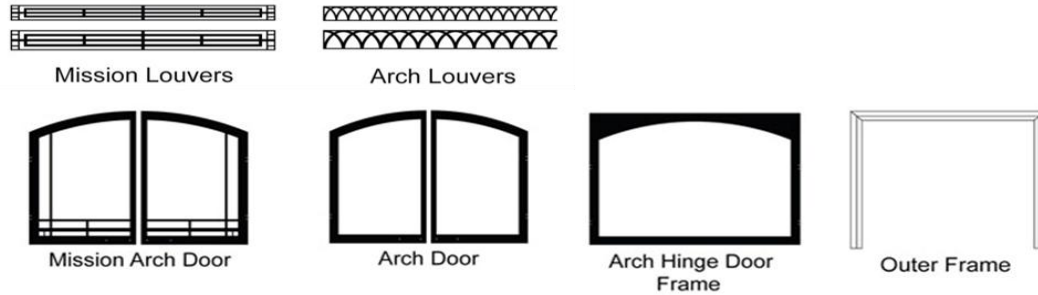

Cabinet Mantels and Corner Cabinet Mantels with Bases

These mantels fit the fireplaces on this page.

Cabinet Mantels require 3-piece frame. Also see Profile Mantels and Mantelshelves.

| Model | Description | Wt | Retail Price |
|----------|-----------------------------|-----|--------------|
| EMBF4SC | Cherry | 177 | \$ 1,249.00 |
| EMBF4SDO | Dark Oak | 177 | \$ 1,249.00 |
| EMBF4SO | Oak | 177 | \$ 1,249.00 |
| EMBF4SUH | Unfinished Hardwood | 177 | \$ 1,029.00 |
| EMBF4SW | White | 177 | \$ 1,249.00 |
| EMBC4SC | Cherry, Corner | 147 | \$ 1,199.00 |
| EMBC4SDO | Dark Oak, Corner | 147 | \$ 1,199.00 |
| EMBC4SO | Oak, Corner | 147 | \$ 1,199.00 |
| EMBC4SUH | Unfinished Hardwood, Corner | 147 | \$ 1,024.00 |
| EMBC4SW | White, Corner | 147 | \$ 1,199.00 |

Empire White Mountain Hearth 2021 Retail Price Sheet

Pricing Effective: November 15, 2021

Revision Date: October 15, 2021

Louvers, Doors and Frames

Louvers (for Louvered Fireboxes only)

| Model | Description | Wt | Retail Price |
|---------|-----------------------------------|----|--------------|
| DVG3MBL | Louvers, Black, Mission | 6 | \$ 359.00 |
| DVG3MHP | Louvers, Hammered Pewter, Mission | 6 | \$ 359.00 |
| DVG3ABL | Louvers, Black, Arch | 6 | \$ 359.00 |
| DVG3AHP | Louvers, Hammered Pewter, Arch | 6 | \$ 359.00 |