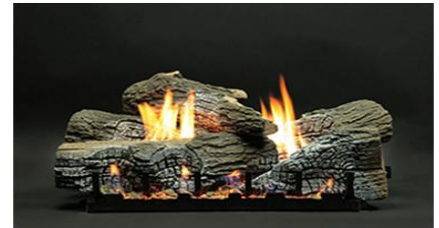

Requires:

- Slope Glaze Burner

Driftwood - Burncrete®

| Model | Pallet Qty | Description | Wt | Retail Price |
|--------|------------|---|----|--------------|
| LS18CD | 30/pallet | Log Set, 8-pc., 18-in., Burncrete, Driftwood | 27 | \$ 294.00 |
| LS24CD | 20/pallet | Log Set, 10-pc., 24-in., Burncrete, Driftwood | 33 | \$ 349.00 |
| LS30CD | 20/pallet | Log Set, 10-pc., 30-in., Burncrete, Driftwood | 39 | \$ 384.00 |
| SWLD | | Driftwood Log Chunk (req. On/Off Switch) | 1 | \$ 39.00 |

* SWLD replaces the charred log piece that conceals the ON/OFF switch for Millivolt burners

Birch - Burncrete®

| Model | Pallet Qty | Description | Wt | Retail Price |
|--------|------------|--|----|--------------|
| LS18CB | 30/pallet | Log Set, 6-pc., 18-in., Birch, Burncrete | | \$ 294.00 |
| LS24CB | 20/pallet | Log Set, 6-pc., 24-in., Birch, Burncrete | | \$ 349.00 |
| LS30CB | 20/pallet | Log Set, 6-pc., 30-in., Birch, Burncrete | | \$ 384.00 |