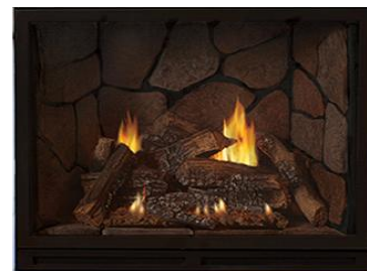

See Power Venting and conventional DV kits in this section.

Framing 42 5/16 H x 46 3/8 W x 21 1/2 D (see manual before framing)

Pallet Quantity: 4

Includes:

- Barrier
- Burner with expanded Ember Bed
- Log Set
- Rustic Brick Fireplace Brick Floor