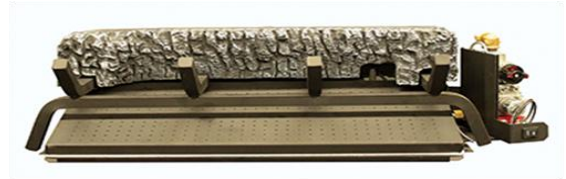

Empire White Mountain Hearth 2021 Retail Price Sheet

Pricing Effective: November 15, 2021

Revision Date: October 15, 2021

Elite Radiant Vented Burners

UL Certified Burners available with a Manual Valve or Millivolt Valve
For Minimum Fireplace dimensions, see manual.
All Elite Radiant Burners ship as Natural Gas, see conversion kits.
Pallet Qty: 32 Burners

Requires:

- Log Set

Includes:

- Burner, Radiant Log, 5/8-inch grate, Embers, Lava Rock, Flex Line, Fittings

Elite Radiant Vented Burner, Match Light

Model	BTU	Description	Wt	Retail Price
BFL18MTN	33,000	Elite Burner, 18-in., Match Light, 33,000 Btu	30	$ 679.00
BFL2124MTN	55,000	Elite Burner, 21/24-in., Match Light, 55,000 Btu	32	$ 699.00
BFL30MTN	65,000	Elite Burner, 30-in., Match Light, 65,000 Btu	34	$ 719.00

Elite Radiant Vented Burner, Manual Safety Pilot (UL Certified)

Model	BTU	Description	Wt	Retail Price
BFM18MTN	33,000	Elite Burner, 18-in., Manual, 33,000 Btu	30	$ 789.00
BFM2124MTN	55,000	Elite Burner, 21/24-in., Manual Safety Pilot, 55,000 Btu	34	$ 819.00
BFM30MTN	65,000	Elite Burner, 30-in., Manual Safety Pilot, 65,000 Btu	36	$ 849.00

Elite Radiant Vented Burner, Millivolt with On/Off Switch (UL Certified)

Model	BTU	Description	Wt	Retail Price
BFR18MTN	33,000	Elite Burner, 18-in., MV, 33,000 Btu	30	$ 899.00
BFR2124MTN	55,000	Elite Burner, 21/24-in., MV, 55,000 Btu	33	$ 929.00
BFR30MTN	65,000	Elite Burner, 30-in., MV, 65,000 Btu	35	$ 969.00

Elite Radiant Vented Burner, Millivolt with Variable Remote Control (UL Certified)

Model	BTU	Description	Wt	Retail Price
BFR2124RN	55,000	Elite Burner, 21/24-in., Hi/Lo Remote, 55,000 Btu	33	$ 1,219.00
BFR30RN	65,000	Elite Burner, 30-in., Hi/Lo Remote, 65,000 Btu	35	$ 1,249.00

Elite Radiant Vented Burner, Electronic Ignition with Variable Remote Control (UL Certified)

Model	BTU	Description	Wt	Retail Price
BFE18MTN	33,000	Elite Burner, 18-in., IP, 33,000 Btu, w/LP Conv Kit	30	$ 1,049.00
BFE2124MTN	55,000	Elite Burner, 21/24-in., IP, 55,000 Btu, w/LP Conv Kit	33	$ 1,069.00
BFE30MTN	65,000	Elite Burner, 30-in., IP, 65,000 Btu, w/LP Conv Kit	35	$ 1,089.00

Accessories

Model	Description	Wt	Retail Price
DR1L	Decorative Lava Rock	2.5	$ 43.00
EK1	Ember Kit	7	$ 79.00
GF24	Flex Gas Line, 24-in. Stainless Steel	1	$ 34.00
GMB	Glowing Embers	0.5	$ 26.00
PE20	Platinum Embers	0.2	$ 27.00

Control Options for BFR(2124,30)MTN only

Model	Description	Wt	Retail Price
FRBC	Remote, Battery Receiver/Remote, On/Off	1	$ 179.00
FWS1	Wall Switch, On/Off	1	$ 29.00
SWL	On/Off Switch in Log	1	$ 68.00