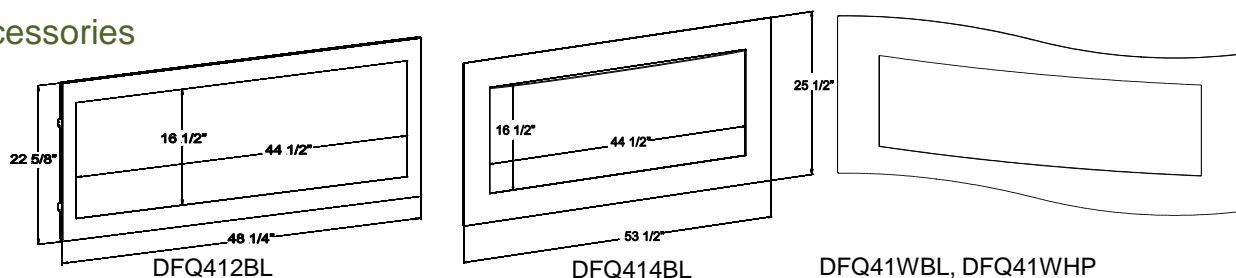

Accessories

Fronts with Barriers (Req)

Model	Description	Wt	Retail Price
DFQ412BL	Front with Barrier, 2-in., Black	23	$ 362.00
DFQ414BL	Front with Barrier, 4-in., Black	30	$ 434.00
DFQ41WBL	Front, Black, TideWater	30	$ 548.00
DFQ41WHP	Front, Hammered Pewter, TideWater	30	$ 558.00