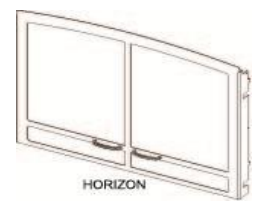

Fronts (Req Surround)

Model	Description	Wt	Retail Price
DVF26HBL	Front, Black, Lancaster	17	$ 339.00
DFD26DBL	Doors, Black, Transom (non-operable)	15	$ 429.00
DFD26HBL	Front, Horizon (non-operable doors), Black	15	$ 429.00
DVF26HBZ	Front, Bronze, Lancaster	17	$ 359.00