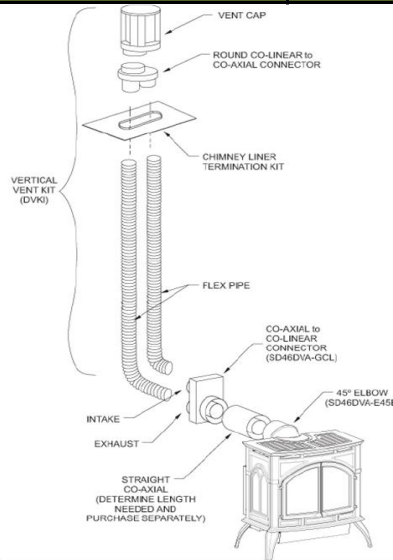

Model	FITS	Description	Wt	Retail Price
46DVA-CL33		Co-linear Vent Kit - incl. Round High-Wind Cap with Flashing, two Flex Vent (3-in x 35-ft each) Color-coded Ends: Red/Exhaust; Green/Intake		$ 476.66
46DVA-GCL		DV Adaptor, Co-Axial to Co-Linear		$ 217.31
DVK35		Vent Extension Kit, 17 ft (35 ft flex, 2 connectors, 4 clamps)	10	$ 209.00
DVKI2P		Vertical Co-Linear Termination Kit – incl. Round High-Wind Cap and flashing, Req DVK35 for 17-ft max installation or 2 –DVK35 for 35-ft max installation	14	$ 459.00

4 x 6 5/8 Venting - Use Black where visible in room

Vent Pipe and Elbows

Model	Description	Wt	Retail Price
46DVA-06B	6-in. pipe (Black)		$ 67.55
46DVA-08AB	8-in. DV Pipe Ext, 3 to 7 in (Black)		$ 57.33
46DVA-09B	9-in. pipe (Black)		$ 66.84
46DVA-12B	12-in. pipe (Black)		$ 74.07
46DVA-24B	24-in. pipe (Black)		$ 96.00
46DVA-36B	36-in. pipe (Black)		$ 117.24
46DVA-48B	48-in. pipe (Black)		$ 140.14
46DVA-60B	60-in. Pipe (Black)		$ 186.74
46DVA-E45B	Elbow (Black)		$ 88.62
46DVA-E90B	Elbow 90-degree, Black		$ 103.52
46DVA-06	6-in. pipe (Galv)		$ 38.12
46DVA-08A	8-in. DV Pipe Ext, 3 to 7 in (Galv)		$ 37.33
46DVA-09	9-in. pipe (Galv)		$ 43.49
46DVA-12	12-in. pipe (Galv)		$ 50.23
46DVA-16A	16-in. DV Pipe Ext, 3 to 15 in (Galv)		$ 44.27
46DVA-24	24-in. pipe (Galv)		$ 68.58
46DVA-36	36-in. pipe (Galv)		$ 83.75
46DVA-48	48-in. pipe (Galv)		$ 100.09
46DVA-60	60-in. pipe (Galv)		$ 133.38
46DVA-E45	Elbow (Galv)		$ 67.73
46DVA-E90	Elbow 90-degree (Galv)		$ 79.24