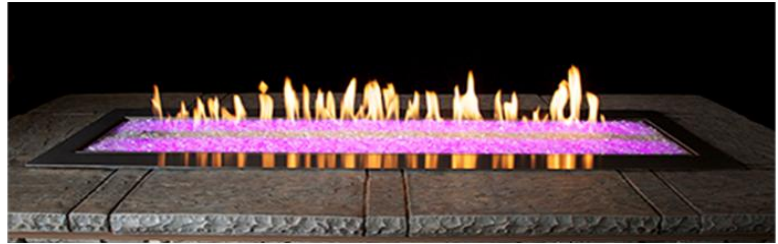

Pricing Effective: November 15, 2021

Revision Date: October 15, 2021

Carol Rose Coastal Collection Outdoor Fire Pit, Linear 60

For outdoor installation
 Available with Pre-Programmed-Color
 LED Lighting beneath burner
 Opening 13 11/16 x 58 7/8
 See manual before framing