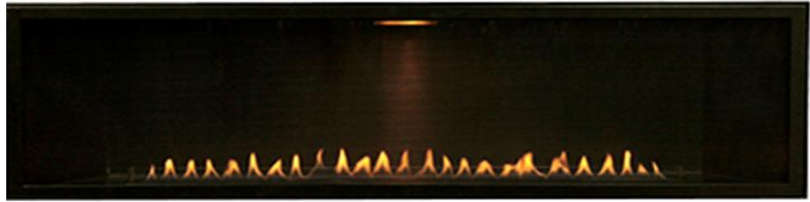

Empire White Mountain Hearth 2021 Retail Price Sheet

Pricing Effective: November 15, 2021

Revision Date: October 15, 2021

Boulevard Vent-Free Fireplace, Linear 48

Opening - 12-in H x 48-in W

Framing -

41 5/8-in H x 54 1/2-in W x 11 1/2-in D

Installs with or without Decorative Fronts

Includes:

- Barrier
- On/Off Remote (Millivolt Models)
- Thermostat Variable Remote (IP Models)
- Battery Relocation Kit (IP Models)

Crushed Glass may be installed with or without the log set. Uses about 2 1/2 sq. ft.

Millivolt with FRBC On/Off Remote Control

Model	BTU Max/Min	Description	Wt	Retail Price
VFLB48FP30P	32,000/23,000	MV, Barrier, Propane	105	$ 3,079.00
VFLB48FP30N	32,000/21,000	MV, Barrier, Nat	105	$ 3,079.00

Intermittent Pilot with Thermostat Variable Remote Control

Model	BTU Max/Min	Description	Wt	Retail Price
VFLB48FP90P	32,000/21,000	IP, Barrier, Propane	124	$ 3,319.00
VFLB48FP90N	32,000/23,000	IP, Barrier, Nat	124	$ 3,319.00

Liners

Model	Description	Wt	Retail Price
VBP48LBKR	Liner with Burner Cover, Black Porcelain	24	$ 549.00
VBP48LBWR	Liner with Burner Cover, White Porcelain	24	$ 549.00
VBP48LSS	Liner, Stainless Steel (liner only)	12	$ 279.00

Log Set

Model	Description	Wt	Retail Price
LS60SHF	Log Set, Ceramic Fiber with Rock Set, 22-pc., Driftwood	11	$ 374.00

Accessories

Model	Description	Wt	Retail Price
LK5	Lighting Kit, 120 V, Req switch or rheostat	2	$ 159.00

Crushed Glass

Model	Description	Wt	Retail Price
DG1BKP	Crushed Glass, Black Polished, approx. 1 sq. ft.	2.5	$ 71.00
DG1BUC	Crushed Glass, Blue Clear, approx. 1 sq. ft.	2.5	$ 71.00
DG1CLF	Crushed Glass, Clear Frost, approx. 1 sq. ft.	2.5	$ 71.00
DG1BCR	Crushed Glass, Copper Reflective, approx. 1 sq. ft.	2.5	$ 71.00
DG1BZR	Crushed Glass, Bronze Reflective, approx. 1 sq. ft.	2.5	$ 71.00

Glass Drops and Rocks

Model	Description	Wt	Retail Price
DG1NXS	Drops 1-in., Onyx Solid, approx. 1 sq. ft.	3.75	$ 58.00
DR1FMA	Decorative Rocks Assortment, approx. 1 sq. ft.	1.75	$ 149.00
DRFPA	Decorative Pebble Assortment, approx. 1/2 sq. ft.	0.5	$ 149.00

Control Options for Millivolt Models

Model	Description	Wt	Retail Price
FRBTC2	Remote, Battery Receiver/Remote, Thermostat	1	$ 234.00
FRBTPS	Remote, Battery Receiver/Remote, TouchScreen, Programmable	1	$ 299.00
TMV	Wall Thermostat, Reed Switch	2	$ 40.00
TRW	Wall Thermostat, Wireless	2	$ 224.00