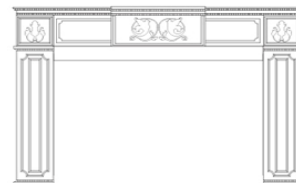

Empire White Mountain Hearth 2021 Retail Price Sheet

Pricing Effective: November 15, 2021

Revision Date: October 15, 2021

Fronts and Surrounds