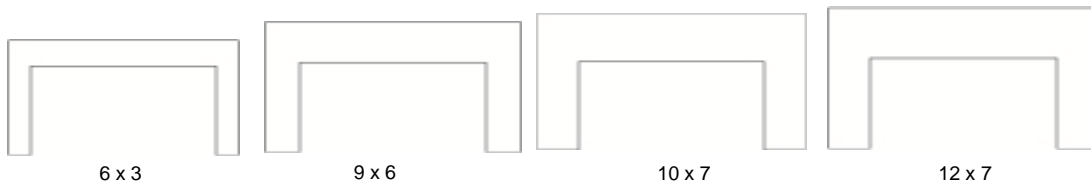

Surrounds and Shroud

These three-sided surrounds are one-piece - for use with a DVCT Insert resting on the hearth.

There are no bottom covers. For "raised" installations where the bottom of the surround needs to be closed, order a four-sided custom surround.

Flush Surrounds are less than 1/16-inch deep. One-inch surrounds (PN ending in 1BL) are approximately one inch deep.

Choose a surround that covers the fireplace opening. For a larger opening, use the SH1BL in conjunction with a surround.

Model	Description	Wt	Retail Price
DS35631BL	Surround, 3-Sided, 1-Pc., (6x3x1), Black (40 W x 29 H x 1 D)	11	$ 294.00
DS35961BL	Surround, 3-Sided, 1-Pc., (9x6x1), Black (44 W x 31 H x 1 D)	13	$ 304.00
DS351071BL	Surround, 3-Sided, 1-Pc., (10x7x1), Black (48 W x 33 H x 1 D)	23	$ 324.00
DS351271BL	Surround, 3-Sided, 1-Pc., (12x7.5x1), Black (52 W x 36 H x 1 D)	27	$ 334.00
DS3563BL	Surround, Flush 3-Sided, 1-Pc., (6x3), Black (40 W x 29 H)	11	$ 324.00
DS35107BL	Surround, Flush 3-Sided, 1-Pc., (10x7), Black (48 W x 33 H)	23	$ 334.00
CS3SIDED	Custom Surround, 3-Sided, Black	80	$ 809.00
CS4SIDED	Custom Surround, 4-Sided, Black	80	$ 809.00
SH1BL	Shroud, Black (48-in W x 35 3/4-in H, plus 2-in Bottom panel. Opening 36-in x 23 3/4-in)	11	$ 199.00

Please refer to empireinsider.com for Custom Insert Surround Order Form and Product Table