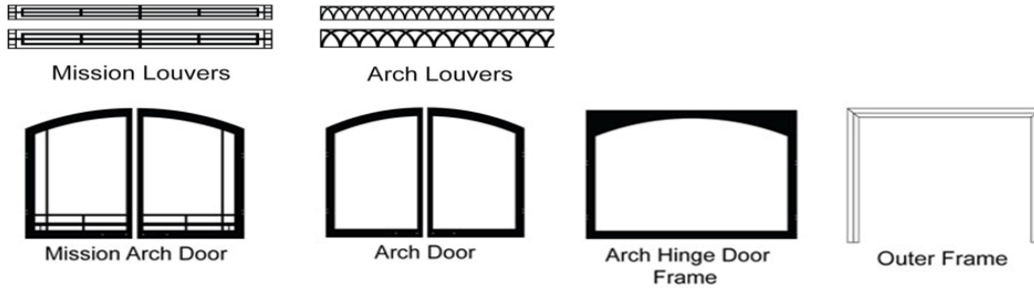

Peninsula Mantels and Matching Bases

These mantels fit the Peninsula Fireplaces on this page. For See-Through Fireplaces, see Profile Mantels and Mantelshelves.

Peninsula Mantel Tops

| Model | Description | Wt | Retail Price |
|--------|------------------------------------|----|--------------|
| EMPTC | Cherry, Peninsula Top | 89 | \$ 839.00 |
| EMPTDO | Dark Oak, Peninsula Top | 89 | \$ 839.00 |
| EMPTO | Oak, Peninsula Top | 89 | \$ 839.00 |
| EMPTUH | Unfinished Hardwood, Peninsula Top | 89 | \$ 699.00 |
| EMPTW | White, Peninsula Top | 89 | \$ 849.00 |

Peninsula Mantel Bases

| Model | Description | Wt | Retail Price |
|--------|-------------------------------------|----|--------------|
| EMPBC | Cherry, Peninsula Base | 44 | \$ 534.00 |
| EMPBDO | Dark Oak, Peninsula Base | 44 | \$ 534.00 |
| EMPBO | Oak, Peninsula Base | 44 | \$ 564.00 |
| EMPBUH | Unfinished Hardwood, Peninsula Base | 44 | \$ 439.00 |
| EMPBW | White, Peninsula Base | 44 | \$ 534.00 |

Empire White Mountain Hearth 2021 Retail Price Sheet

Pricing Effective: November 15, 2021

Revision Date: October 15, 2021

Louvers, Doors and Frame

Louvers for End of Peninsula Fireplace Only

| Model | Description | Wt | Retail Price |
|----------|-----------------------------|----|--------------|
| DVG22MBL | Louvers, Black, Mission, 22 | 3 | \$ 319.00 |
| DVG22ABL | Louvers, Black, Arch, 22 | 3 | \$ 319.00 |