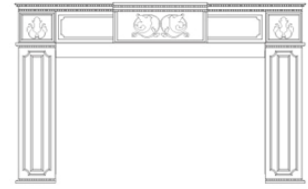

Empire White Mountain Hearth 2021 Retail Price Sheet

Pricing Effective: November 15, 2021

Revision Date: October 15, 2021

Fronts and Surrounds