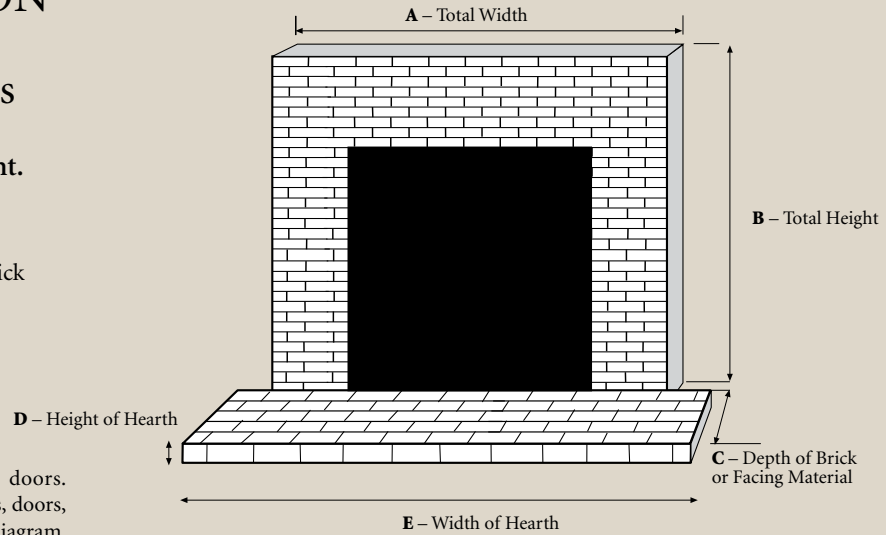

ORDERING INFORMATION

Custom and Standard Mantels

Measure as shown on the fireplace to the right.

- A. Measure the width from side to side
- B. Measure the height from top to bottom
- C. Measure the depth of the facing material or brick
- D. Measure the height of the hearth from floor to top of hearth, if applicable
- E. Measure the width from side to side

Minimum Space Requirements. Watch for windows and doors. Before measuring for your mantel piece, be sure all windows, doors, electrical outlets, and gas valves are marked on the ordering diagram.

188 E. William Street
Delaware, OH 43015
Phone: 740-513-2150
Toll Free: 888-626-8351
Fax: 740-363-9896

www.MountVernonMantels.com
sales@MountVernonMantels.com

AVAILABLE FROM