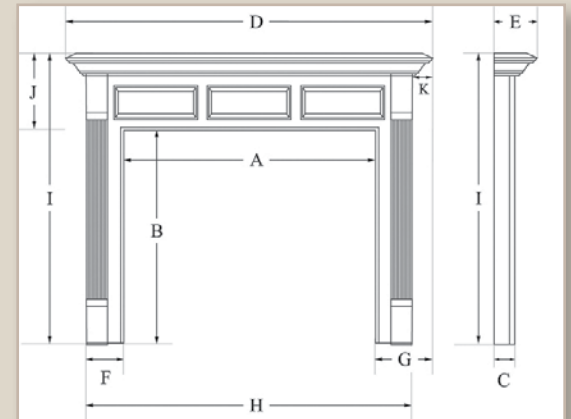

VISIT THE MOUNT VERNON MANTEL COMPANY® ONLINE

www.MountVernonMantels.com