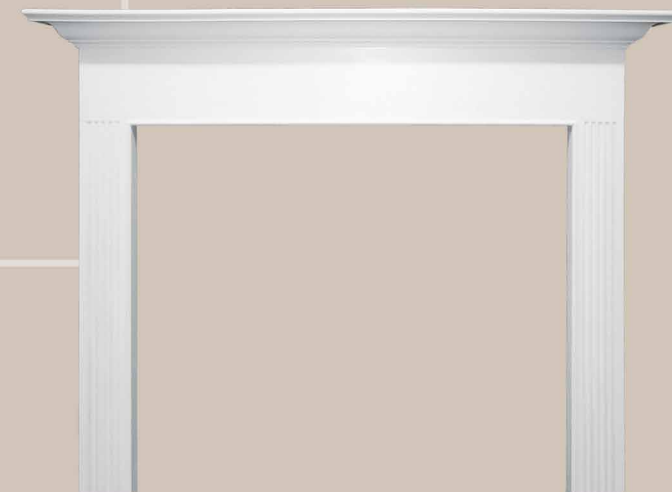

BRADEN

MDF BUILDER GRADE MANTELS

BRONTE

HALEY

SHELVES

DESIGNER SHELVES

*S*olid wood mantel shelves from The Mount Vernon Mantel Company are the perfect solution when you have limited wall space or prefer a simpler hearth design. Our hardwood shelves are available in a wide range of styles from traditional to contemporary. All of our shelves are crafted with the same attention to detail as our surround mantels and fireplace cabinets.

*H*omestead Mantel Shelves can add character and charm to any area in your home. The rustic chiseled and hammered looks are taken from the best of nature.

In the 1800's timber beams were crafted by hand by homesteaders. Our Homestead Mantel Shelf series captures the look and history of these beams.