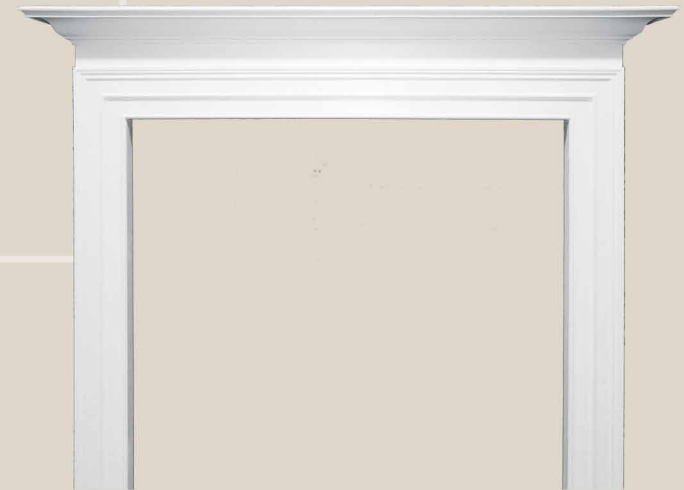

BRADEN

MDF BUILDER GRADE MANTELS

BRONTE

HALEY

SHELVES

DESIGNER SHELVES

*S*olid wood mantel shelves from The Mount Vernon Mantel Company are the perfect solution when you have limited wall space or prefer a simpler hearth design. Our hardwood shelves are available in a wide range of styles from traditional to contemporary. All of our shelves are crafted with the same attention to detail as our surround mantels and fireplace cabinets.